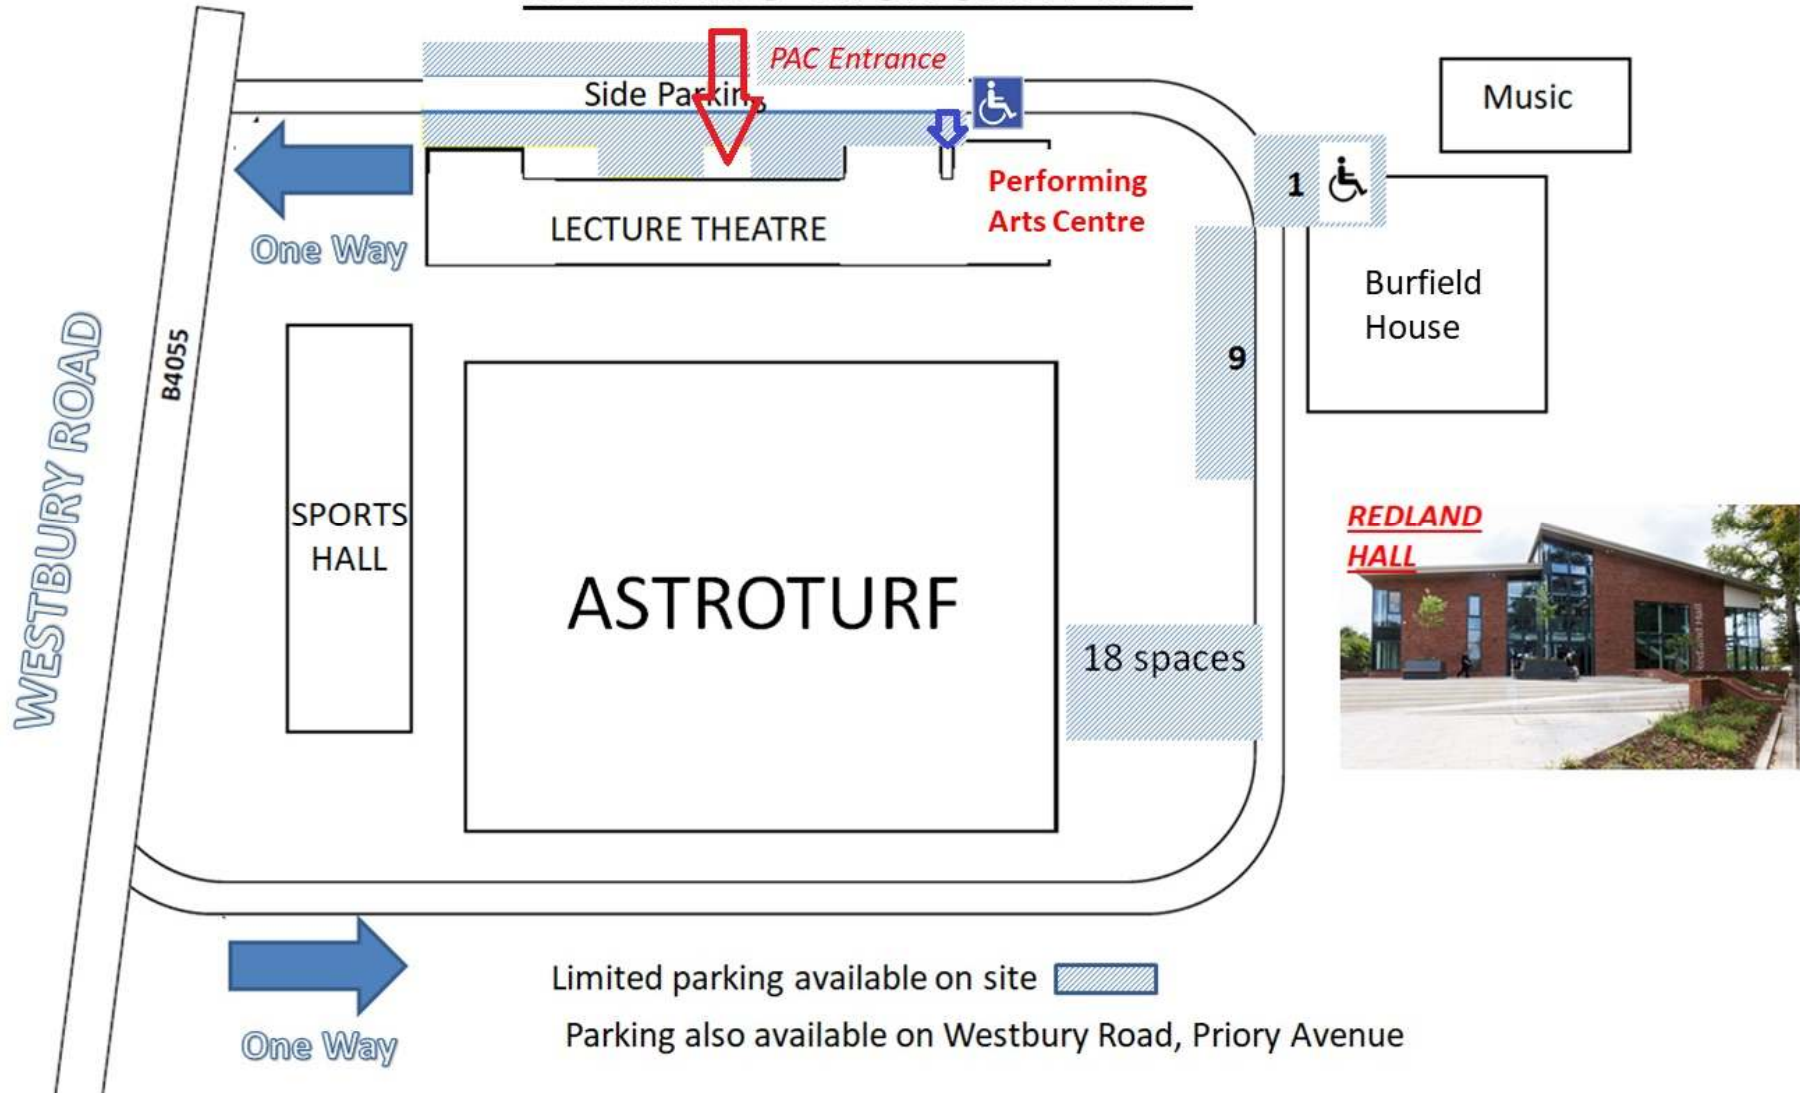

We are moving from September 2018

2018-19 Lecture Dates

2nd **TUESDAY** of the month

September	11
October	9
November	13
December	11
January	8
February	12
March	12
April	9
May	14

to **REDLAND HALL** at
Redmaids' High School,
Westbury Road, BS9 3AW.

Redmaids' High School, Westbury Road, BS9 3AW

REDMAIDS' HIGH SITE PLAN

REDLAND HALL

Redmaids' High School, Westbury Road, BS9 3AW