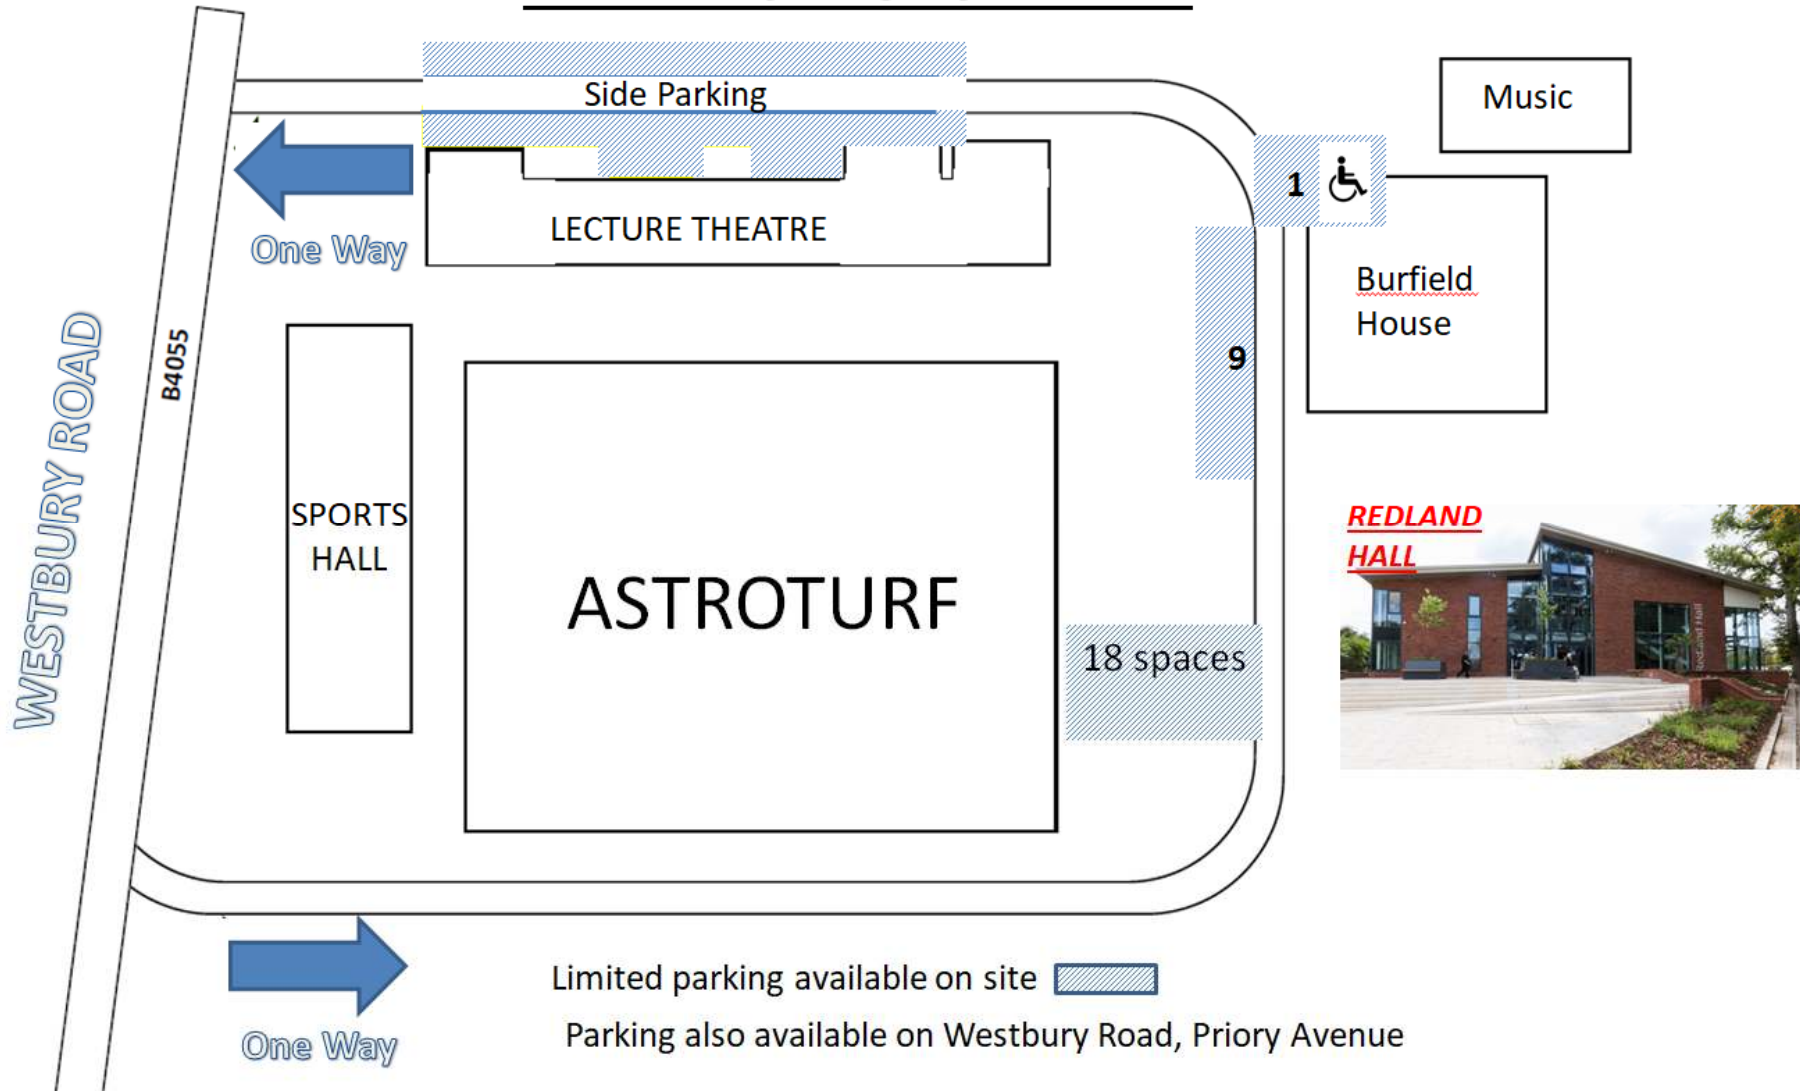

We are moving from September 2018

2018-19 Lecture Dates

2nd TUESDAY of the month

September	11
October	9
November	13
December	11
January	8
February	12
March	12
April	9
May	14

to REDLAND HALL at
Redmaids' High School,
Westbury Road, BS9 3AW.

Redmaids' High School, Westbury Road, BS9 3AW

REDMAIDS' HIGH SITE PLAN

REDLAND HALL

Redmaids' High School, Westbury Road, BS9 3AW